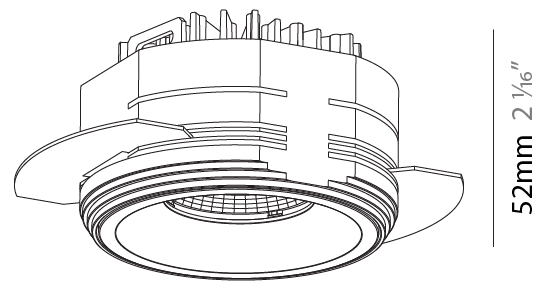

GENERAL

Series: Invader Compact
Subseries: Invader Compact
Brand: Prolicht
Division: Architectural
Mounting Type: Trimless
Mounting Location: Ceiling
Subcategory: Downlight

PHYSICAL

Shape: Round
Diameter (mm): 75
Diameter (in): 2 15/16
Height (mm): 52
Height (in): 2 1/8
Ceiling Thickness (mm): 10 / 12.5 / 15 / 25
Ceiling Thickness (in): 3/8 or 1/2 or 9/16 or 1
Min. Recessing Depth (mm): 60
Min. Recessing Depth (in): 2 3/8
Light Distribution: Downlight
Fixture Finish: SSR / BKV / CWI / CRY / HAB / UFT / ITA / RUA / FTG / MYG / LOD / PUS / FRO / FUP / KIA / POP / BLS / SPG / MEY / GOH / GUM / CHC / COM / ABZ / JAG / OBR / MOS / ROR
Fixture Material: Aluminum
Cut-out Measurements: D. 86mm / 3 3/8"
Upon Request: Unique Sizes Unique Ceiling Thickness

ELECTRICAL

Lamp Type: LED (Zhaga Standard)
Input Wattage (W): 11
Total Output Wattage (W): 10
Dimming: Dali Dimming
Driver Included: No
Driver Location: Recessed Housing
Driver Type: Constant Current - 120Vac
Housing: See Components
Input Voltage (V): 120
Constant Current (MA): 250mA

LED

Number of LEDs: 1
Color Temperature (°K): Warm Dim
Max. Delivered Lumen (lm): 898
Nominal Lumen (lm): 1004
CRI: >90 CRI
Lamp Life (hrs): 50000

OPTICAL

Reflector°: 16 / 36 / 56
Upon Request: Special Beam Angles

RATINGS AND CERTIFICATIONS

Certified By: Certified for North American Standards
IP rating: IP44

Ø75mm 2 15/16"

Ø85mm 3 3/8"

52mm 2 1/8"