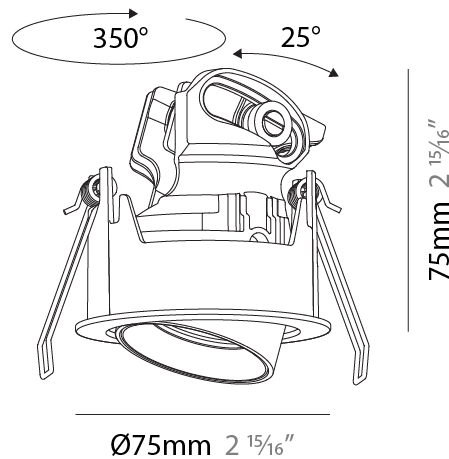

OPTICAL

Reflector°: [22 / 38 / 48](#)
 Adjustability: Rotational 350° / Tilt 25°
 Upon Request: Special Beam Angles

RATINGS AND CERTIFICATIONS

Certified By: Certified for North American Standards
 IP rating: IP40