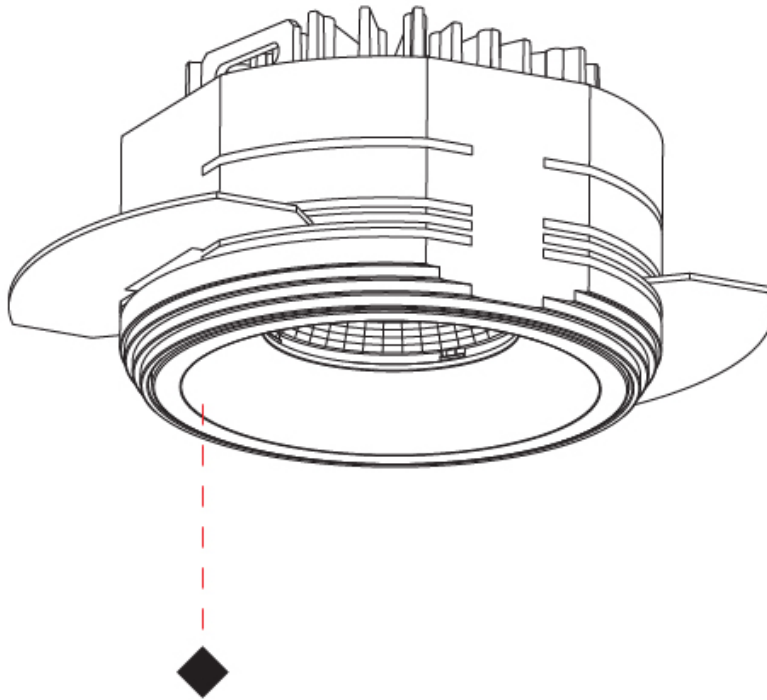

RATINGS AND CERTIFICATIONS

Certified By: Certified for North American Standards
 IP rating: IP44

Ø75mm 2 15/16"

Ø85mm 3 3/8"

52mm 2 1/8"

INVADER COMPACT TRIMLESS

A35810-

PROJECT	_____
TYPE	_____
SPECIFIER	_____
QUANTITY	_____
DATE	_____