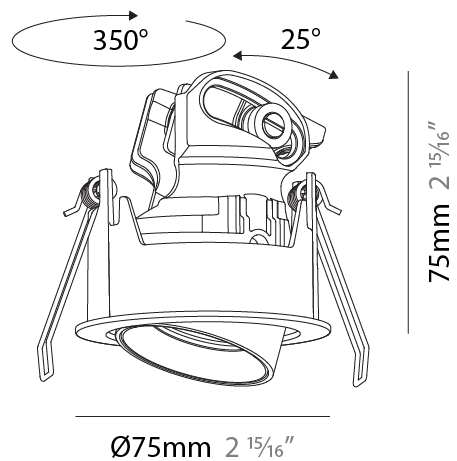

GENERAL

Series: Invader Compact
Subseries: Invader Compact Adjustable
Brand: Prolicht
Division: Architectural
Mounting Type: Recessed
Mounting Location: Ceiling
Subcategory: Downlight

PHYSICAL

Shape: Round
Diameter (mm): 75
Diameter (in): 2 15/16
Height (mm): 75
Height (in): 2 15/16
Ceiling Thickness (mm): 1 - 25
Ceiling Thickness (in): 1/16 - 1
Min. Recessing Depth (mm): 85
Min. Recessing Depth (in): 3 3/8
Light Distribution: Downlight
Fixture Finish: SSR / BKV / CWI / CRY / HAB / UFT / ITA / RUA / FTG / MYG / LOD / PUS / FRO / FUP / KIA / POP / BLS / SPG / MEY / GOH / GUM / CHC / COM / ABZ / JAG / OBR / MOS / ROR
Fixture Material: Aluminum
Cut-out Measurements: D. 68mm / 2 11/16"

ELECTRICAL

Lamp Type: LED (Zhaga Standard)
Input Wattage (W): 11
Total Output Wattage (W): 10
Dimming: Dali Dimming
Driver Included: No
Driver Location: Recessed Housing
Driver Type: Constant Current - 120Vac
Housing: See Components
Input Voltage (V): 120
Constant Current (MA): 250

LED

Number of LEDs: 1
Color Temperature (°K): Warm Dim
Max. Delivered Lumen (lm): 862
Nominal Lumen (lm): 1004
CRI: >90 CRI
Lamp Life (hrs): 50000

OPTICAL

Reflector°: 24 / 40 / 54
Adjustability: Rotational 350° / Tilt 25°

RATINGS AND CERTIFICATIONS

Certified By: Certified for North American Standards
IP rating: IP40